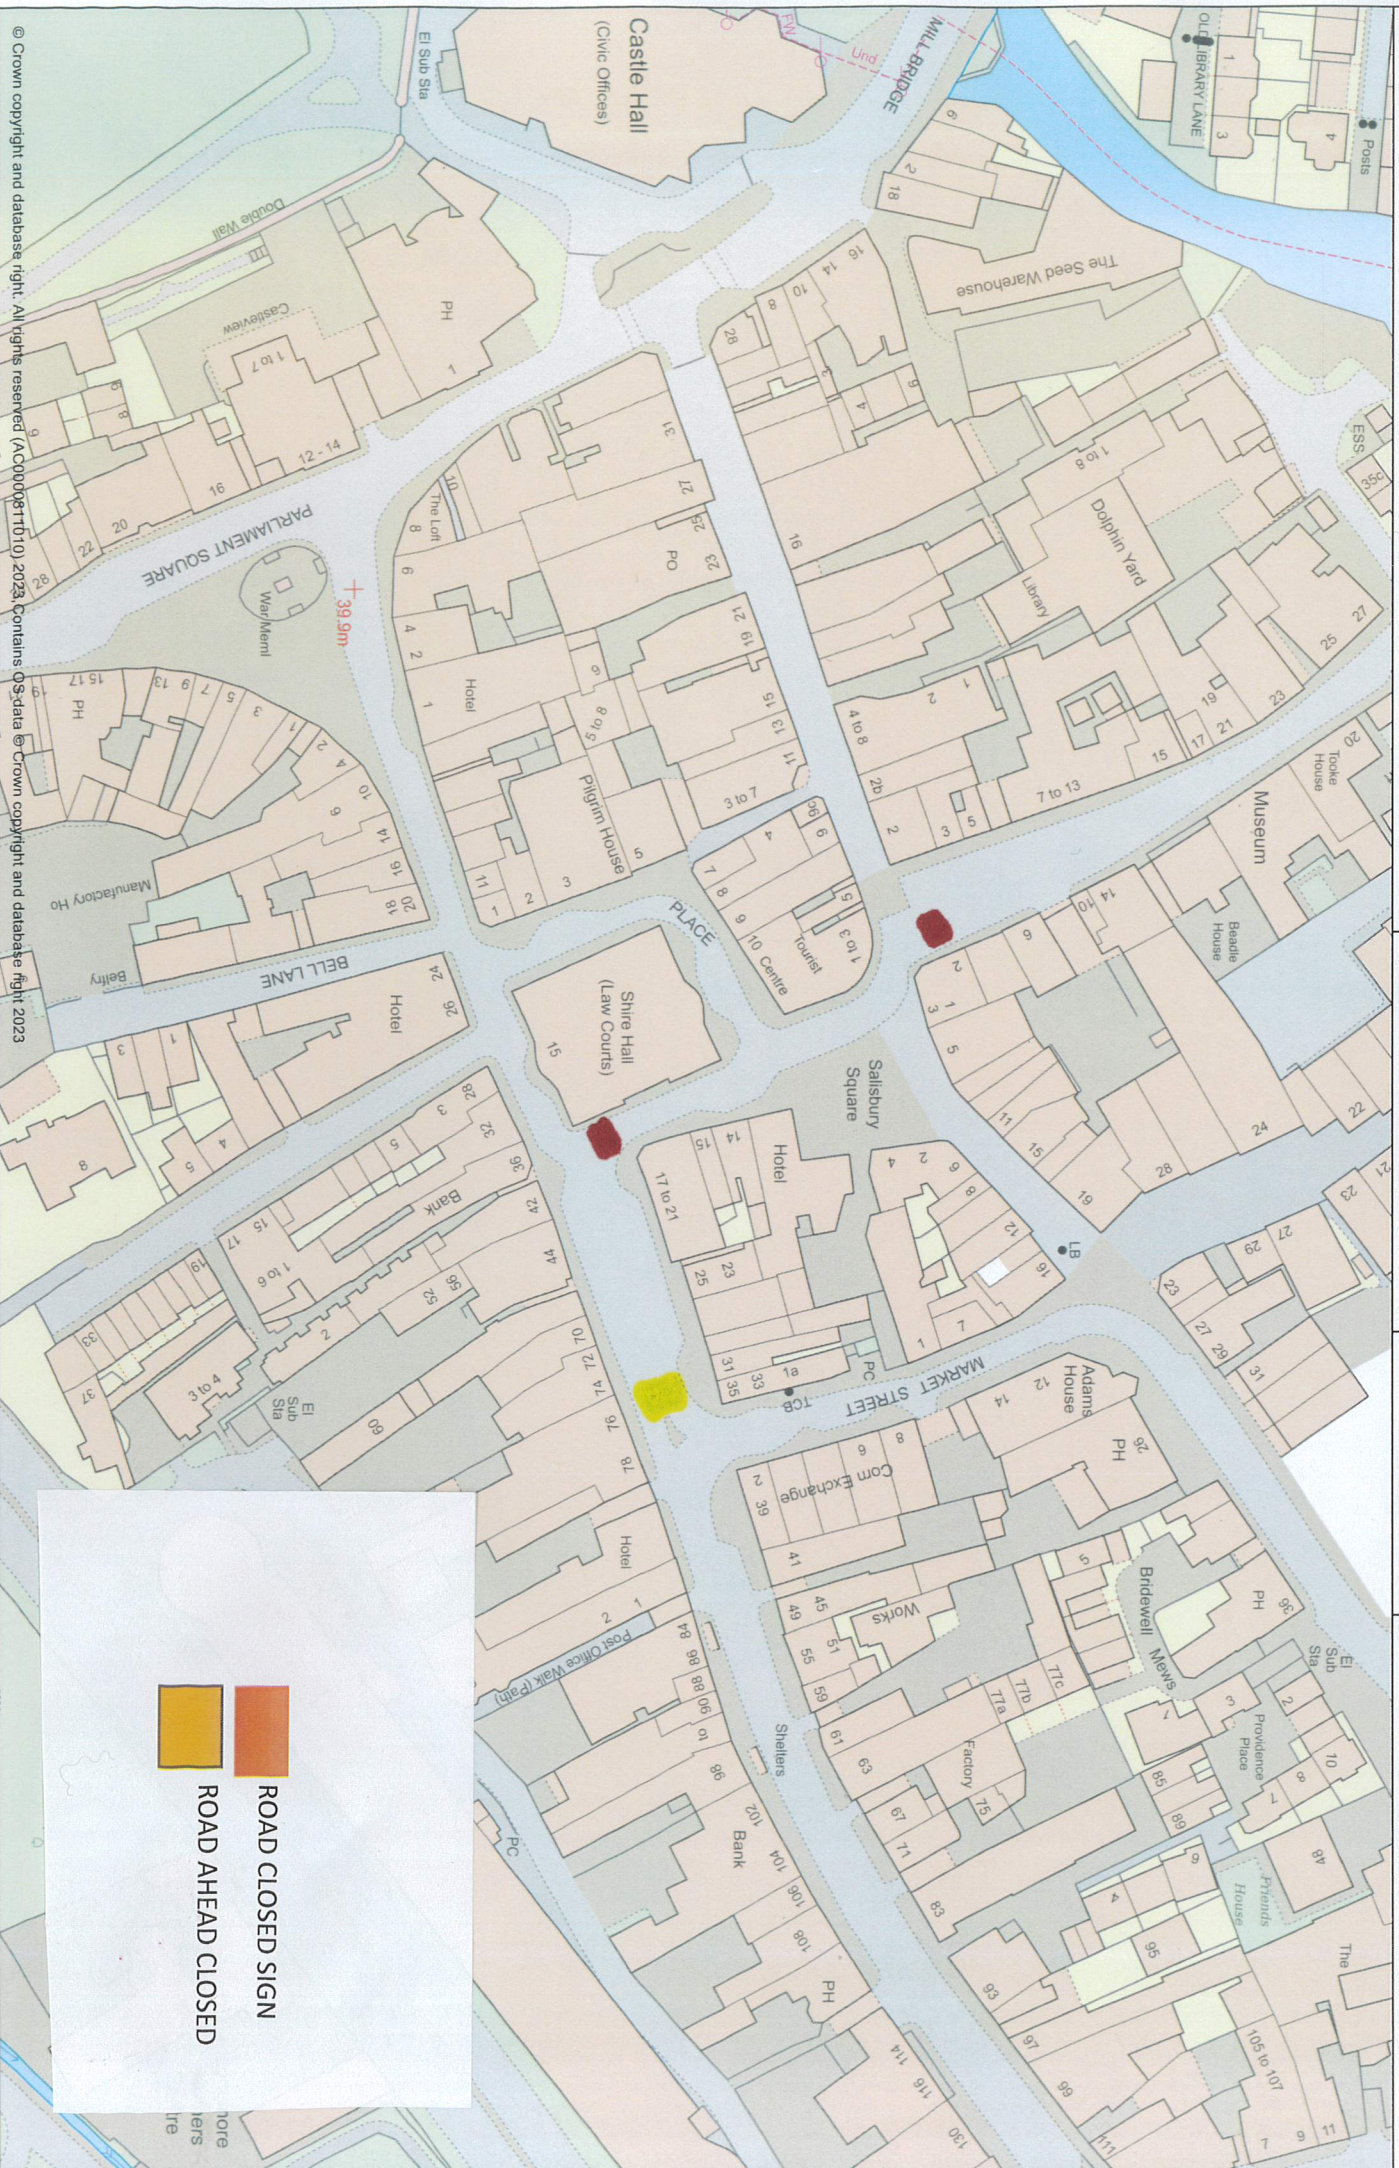

Hertford

Author: S. Catherall

Date: 15/11/2023

-  ROAD CLOSED SIGN
-  ROAD AHEAD CLOSED